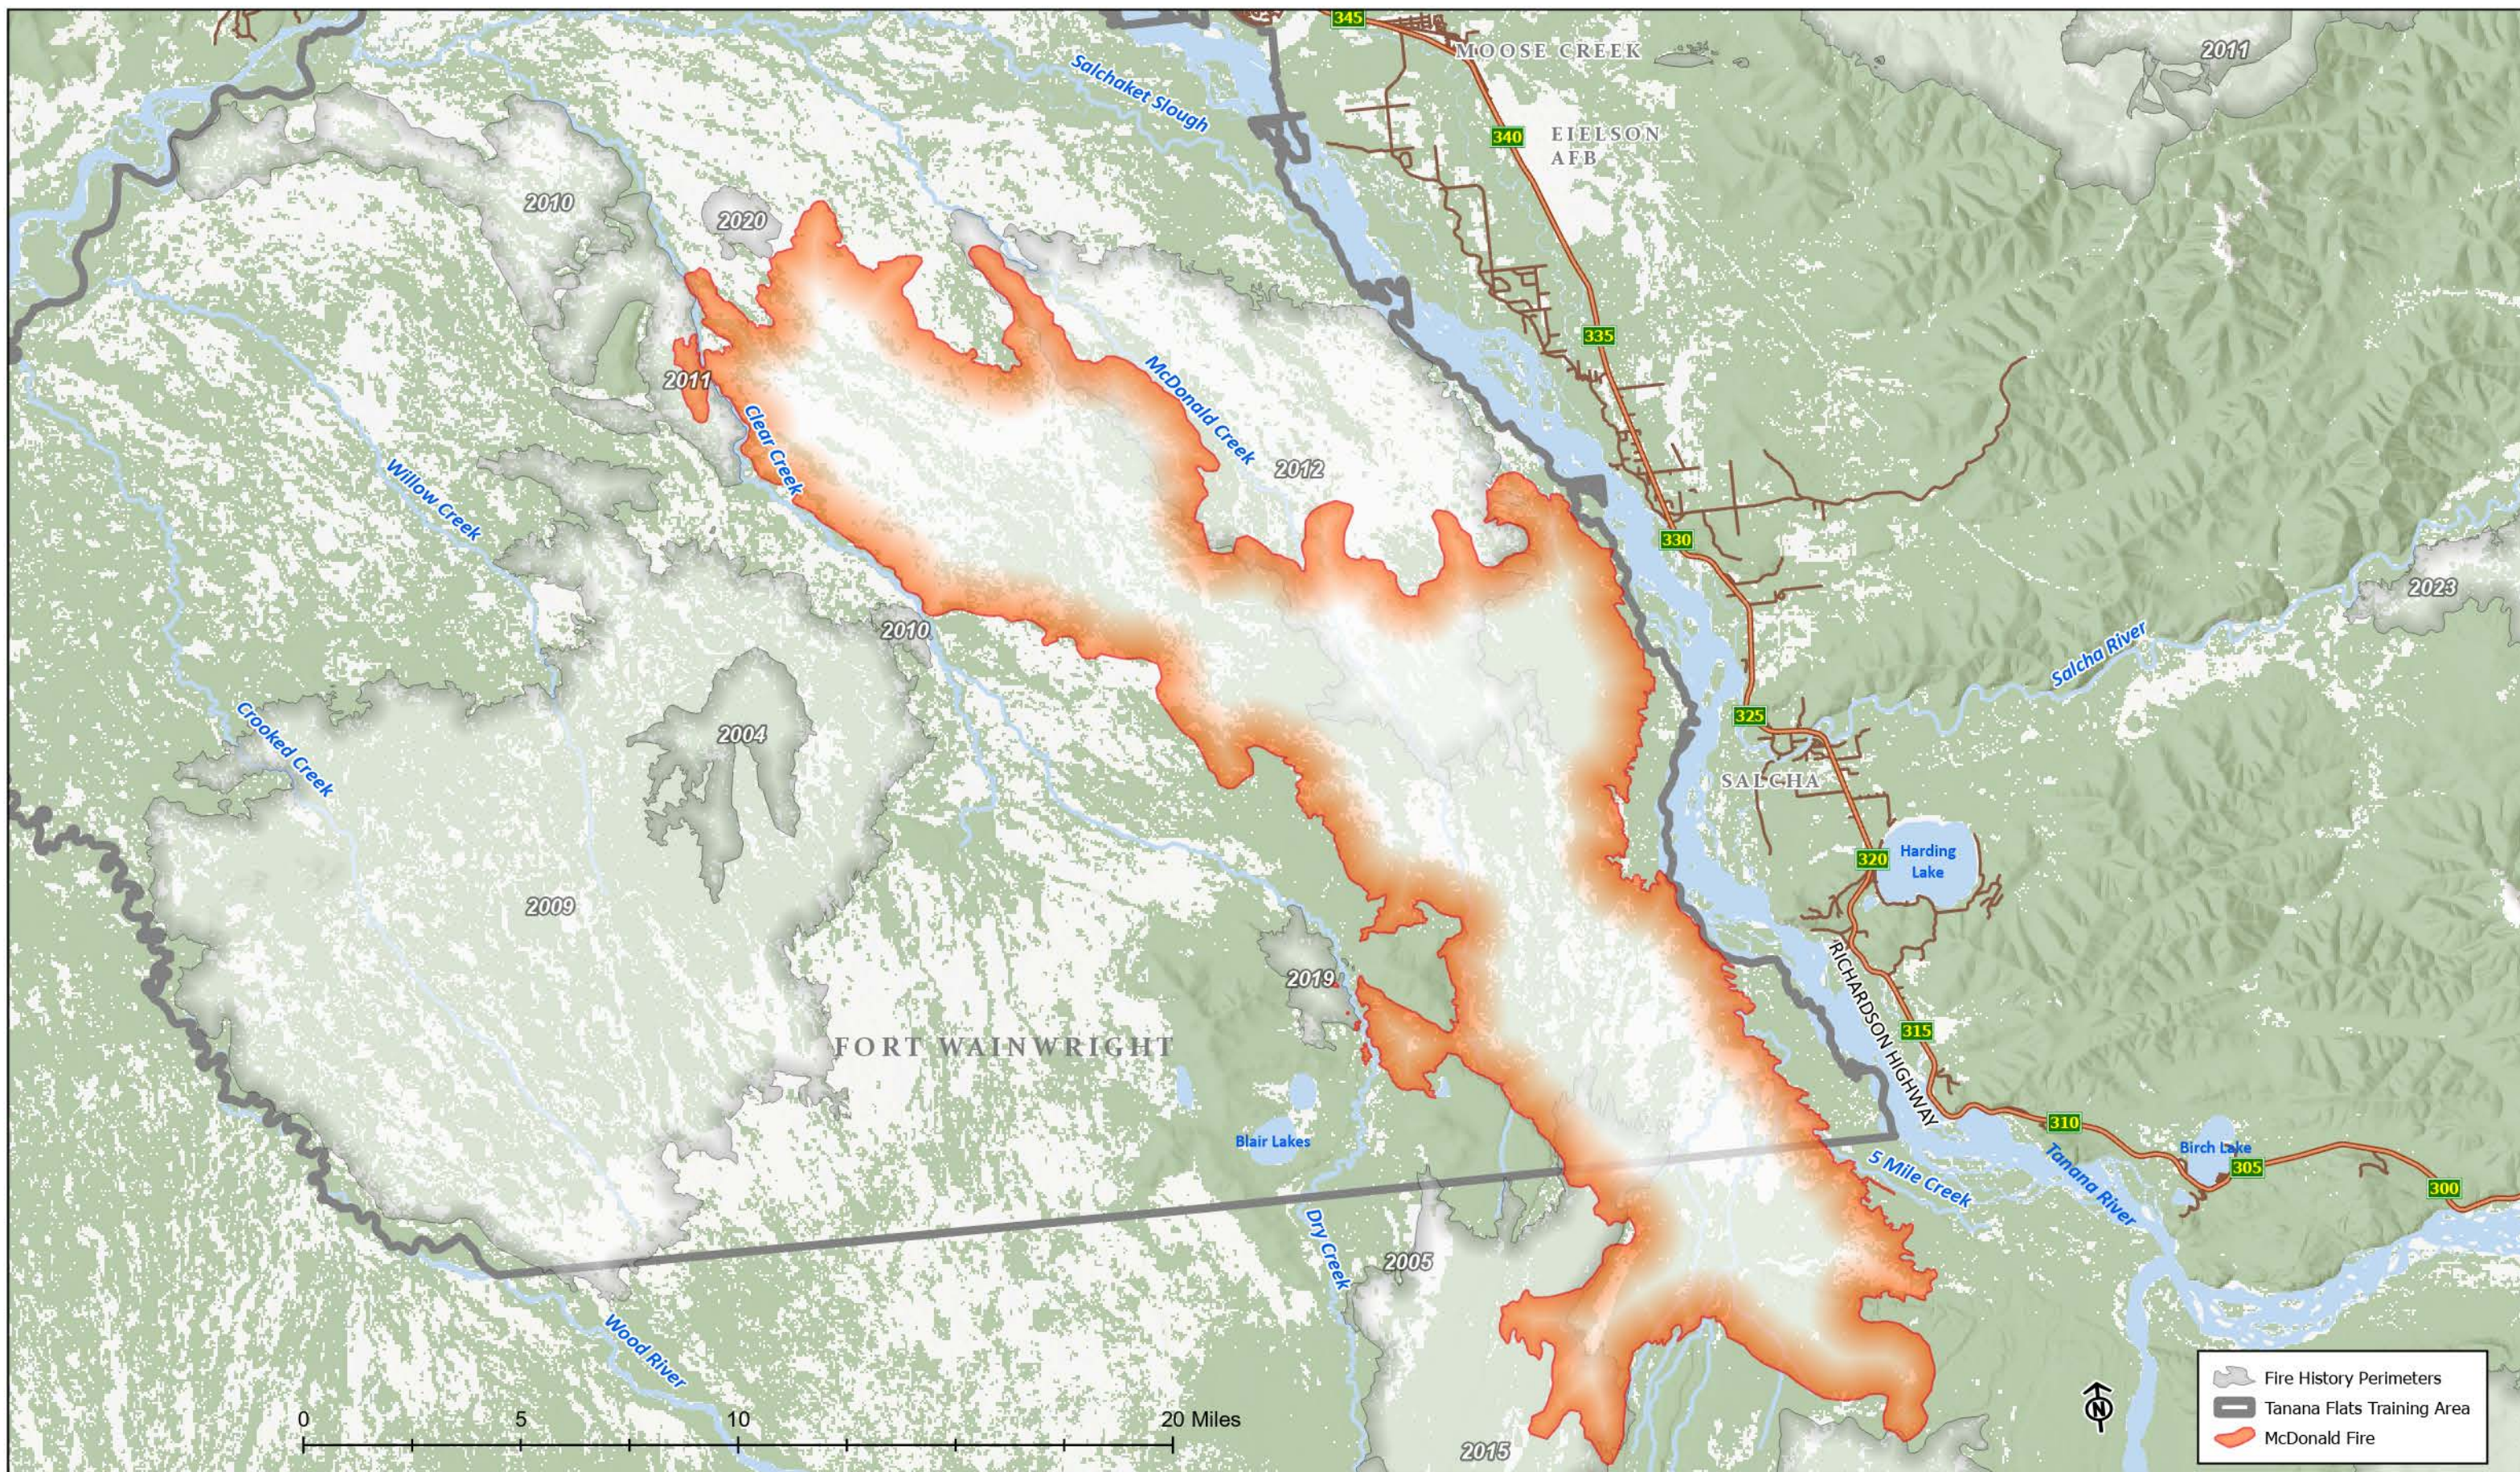

June 30 - McDonald Fire - Approximately 145,775 acres

-  Fire History Perimeters
-  Tanana Flats Training Area
-  McDonald Fire